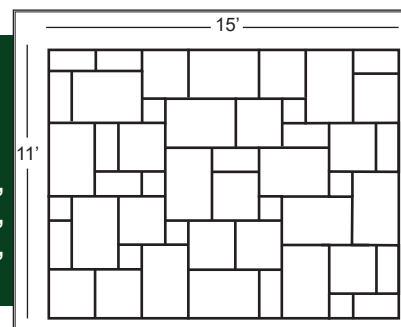

Hand Split Edges

Autumn Green

- Patio Packs
- Single Size Packs

Hand Split or
Sawed Edges

Product	Description	Un./Case
Patio Pack	15' x 11' Rectangle or Random Pattern	165 sf
12" x 12"	Single Size Case	85 pc.
12" x 24"	Single Size Case	85 pc.
24" x 24"	Single Size Case	40 pc.
24" x 36"	Single Size Case	28 pc.

**All sizes are nominal*

**A Patio Pack
Contains:**

- 9 pcs 12"x12"
- 13 pcs 12"x24"
- 13 pcs 24"x24"
- 13 pcs 24"x36"

Patio Pack Layout

www.ShenandoahRocks.com

165 Bradstone Lane

Harpers Ferry, WV 25425

Orders@ShenStoneSupply.com