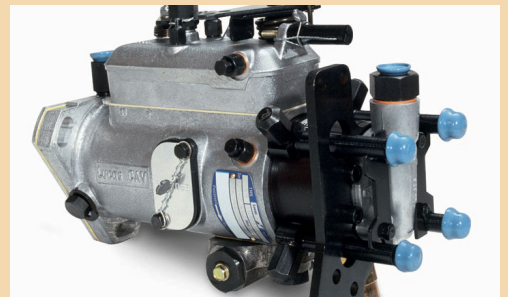

- Fuel injector pumps