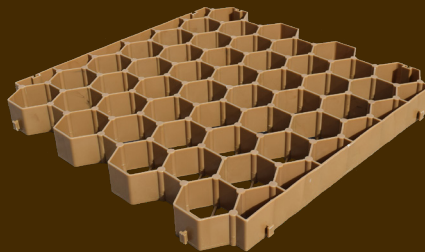

JS Joint Stabilizer™

BASE REPLACEMENT

HexaBase™

Ultra Drive 3D™

SEALER CONSOLIDATION Premium Seal™

Premium Seal™ products have been created based on the consolidation of stone, paver and wetcast sealers into single multi-surface solutions.