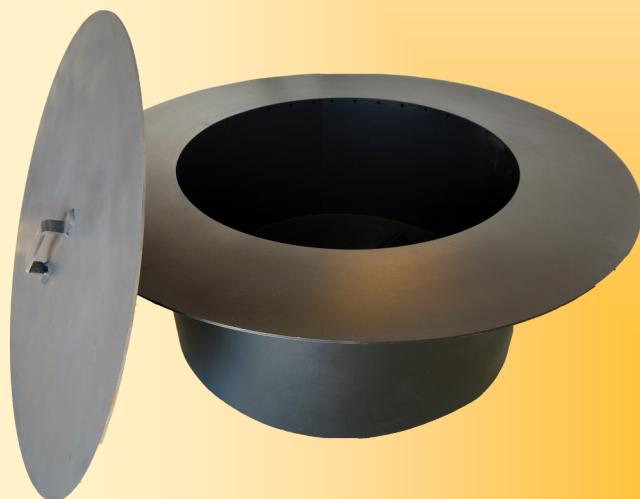

Elegantly Designed and Ruggedly Crafted

Fire Pit Essentials

From The Firepit Source

Lo-Smoke Fire Pit Insert

Features

- Reduces smoke generated from wood burning
- Insert opening is 22" diameter
- Accommodates pits having a 28" to 33" inside diameter
- Drain holes prevent standing water and promote airflow
- Offered in black steel or stainless steel
- Lid included with insert

Options

- Stainless steel spark screens; one-piece or hinged type
- Rain covers for whole pit
- Pokers

YOUR NUMBER ONE SOURCE FOR HIGH QUALITY FIREPIT COMPONENTS

SPARK SCREENS - INSERTS - COOKING GRATES - POKERS - RAIN COVERS