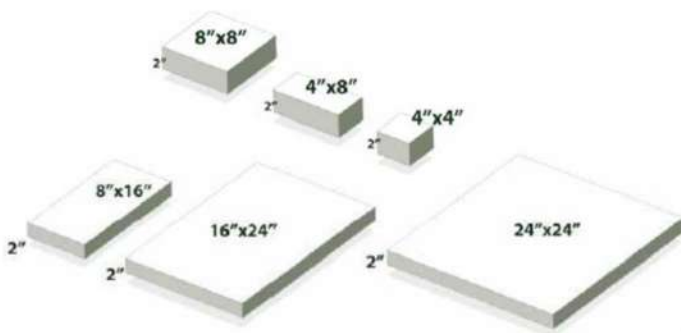

5cm

5cm Porcelain Pavers Pietra Lavica Grey

PORCELAIN PAVERS are perfect for patios, gardens, pool decks, driveways, coping, treads, and outdoor areas.

- Anti-slip
- Maintenance Free (No Sealing required)
- Color will not change overtime (Fade resistant)
- Resistant to Freeze Thaw (0.05% absorption)
- Resistant to mold, mildew and moss
- Stain resistant, Easy to clean
- 10° cooler than concrete
- Resistant to heavy loads
- Built to last

COPING | TREADS

2" PORCELAIN PAVERS