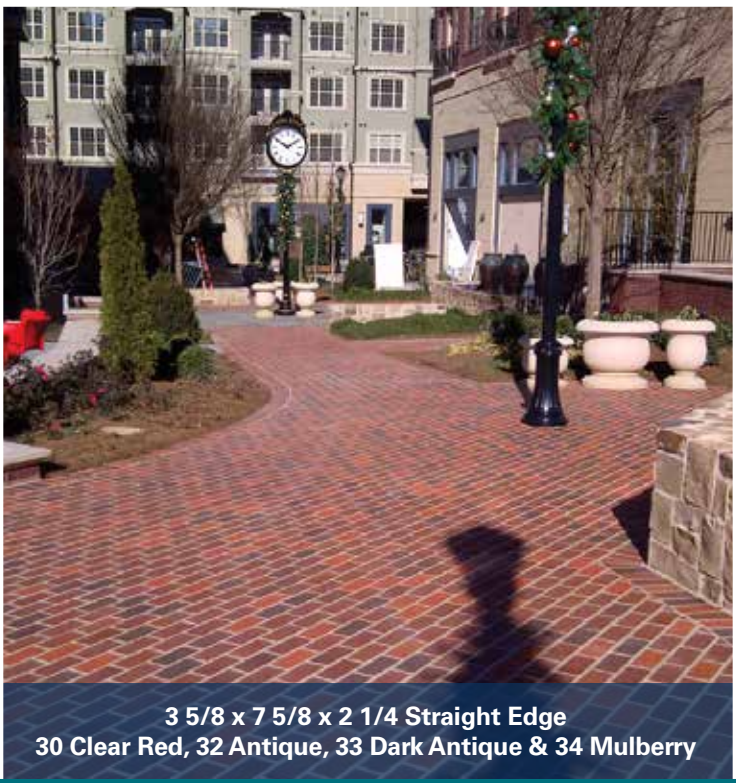

PAVERS

4 x 8 x 2 3/4 North Shore Blend Cobble

4 x 8 x 2 1/4 Bevel w/ Spacing Lugs
32 Antique, 33 Dark Antique, 34 Mulberry
& 36 Red Sunset

6 x 9 x 2 1/4 Old World Cobble
52 Majestic & 53 Cimmerician

3 5/8 x 7 5/8 x 2 1/4 Straight Edge
30 Clear Red, 32 Antique, 33 Dark Antique & 34 Mulberry

30 Series

Clear Red #30

Antique #32

Dark Antique #33

Mulberry #34

Red Sunset #36

4 x 8 x 2 1/4 North Shore Blend Cobble

6 x 9 x 2 1/4 Old World Cobble
52 Majestic & 54 Chocolate