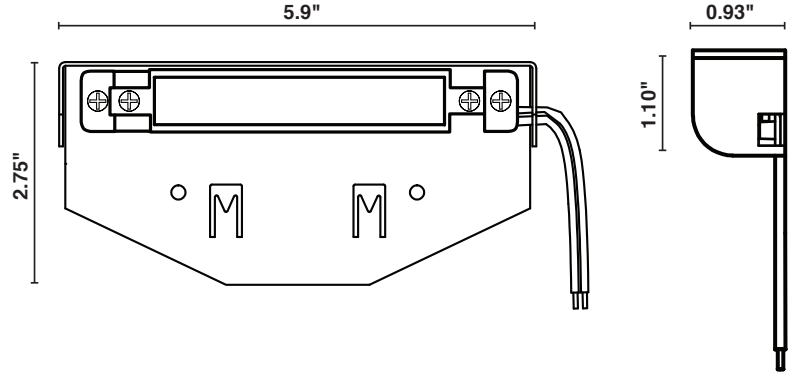

LEDGE LIGHT RGB-W

Product #: _____ Type: _____
Project: _____ Date: _____
Comments: _____ Initials: _____

Specifications

- Low voltage
- 80% more efficient than halogen equivalent
- Mercury free
- IP65 rated for outdoor installations
- 10' cable length
- Blue Tooth controlled with the Sollos ColorSplash app
- Three year limited warranty

Dimensions