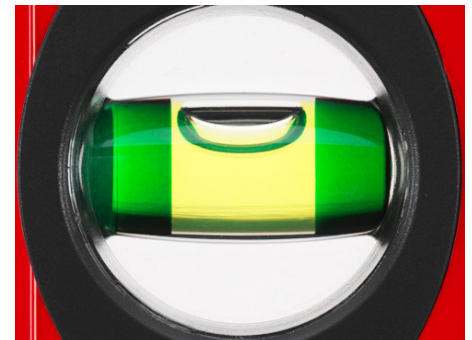

Mason Level & Mason Pads

SOLA mason levels and level guard/mason pads are especially designed for masonry pros.

Many of you asked for a level that can be tapped with a trowel butt. While we'd prefer that you tap that brick or block, we recognize you have your way of working. So, we have a few products that will help you get those blocks and bricks in line.

Highlights Mason Levels

- Extra strong aluminum profile with reinforcing ribs and two strike zones to protect the spirit level from the hits of a mason's trowel
- Better, faster and more accurate reading through the patented SOLA FOCUS vials.
- Break-resistant acrylic block vials with magnifying lens (+60%) and a limited lifetime guarantee.
- Better readability in dim light through an optimized SOLA luminous backing.
- Highest measuring accuracy in standard and inverted position.

Highlights Mason Pads

- SOLA Level guards fit all SOLA BIG RED Levels - Any BIG RED level can be used as a mason's level.
- Removable and replaceable – SOLA Level guards have enough physical grip to hold the pad in place, and can be detached when not in use or for level cleaning with water and brush.

Especially for masons: extra strong aluminum profile with reinforcing ribs and two strike zones to protect the spirit level from the hits of a mason's trowel.

Model	Art. No.
BIG RED Mason 24"	LSB24Mason
BIG RED Mason 48"	LSB48Mason
BIG RED Mason Set (BIG RED 48+24" Mason + LSTFM + BAG 130 PLUS)	LSBMasonset
2 x 9" Mason Pads, best for 24 inch levels	LSBPad9
2 x 21" Mason Pads, best for 48 inch levels	LSBPad21
2 x 9" + 2 x 21" Mason Pads, best for various levels	LSBPad2109