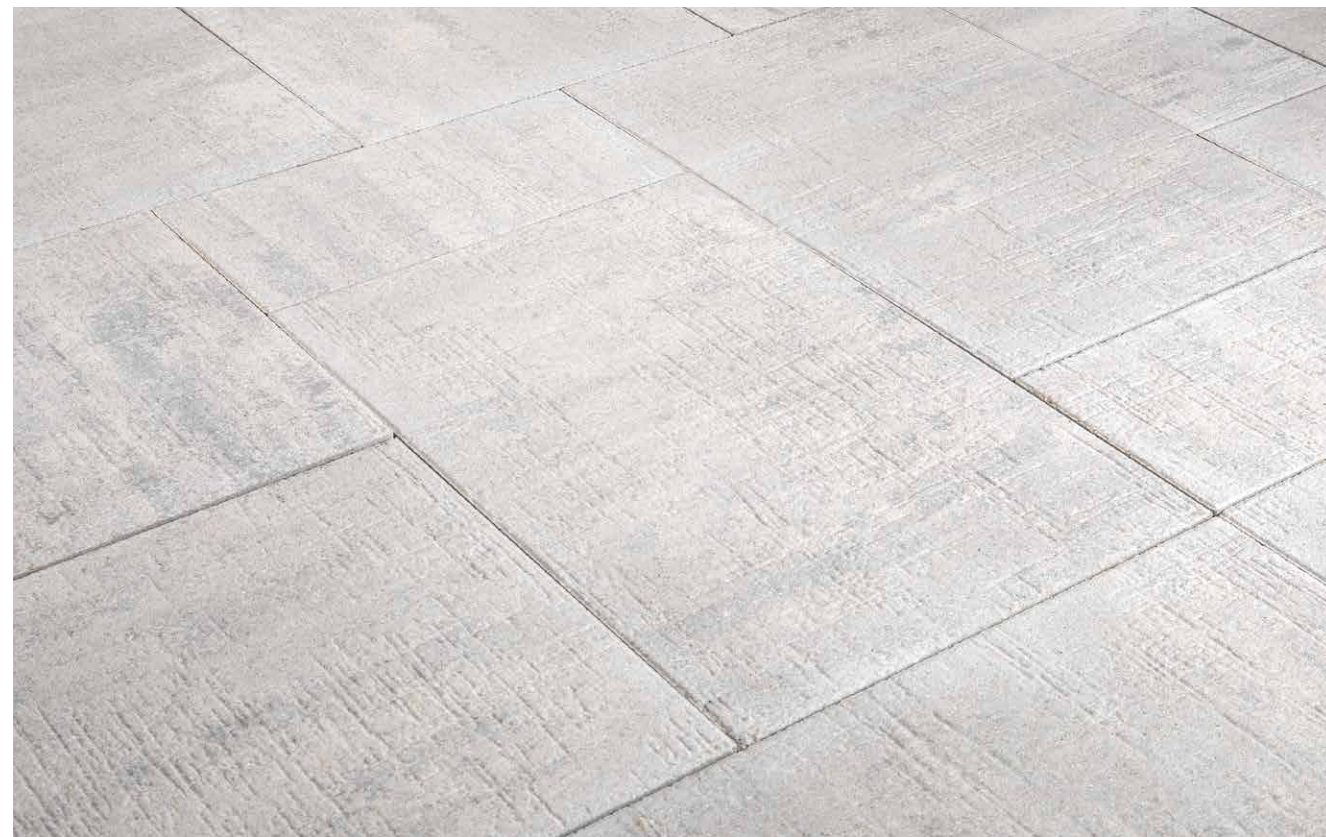

PAPYRUS

PAVER / 60MM

Papyrus 18

9 x 18

18 x 18

18 x 27

SCANDINA GREY

SEPIA

DURAFUSION™
See page 5