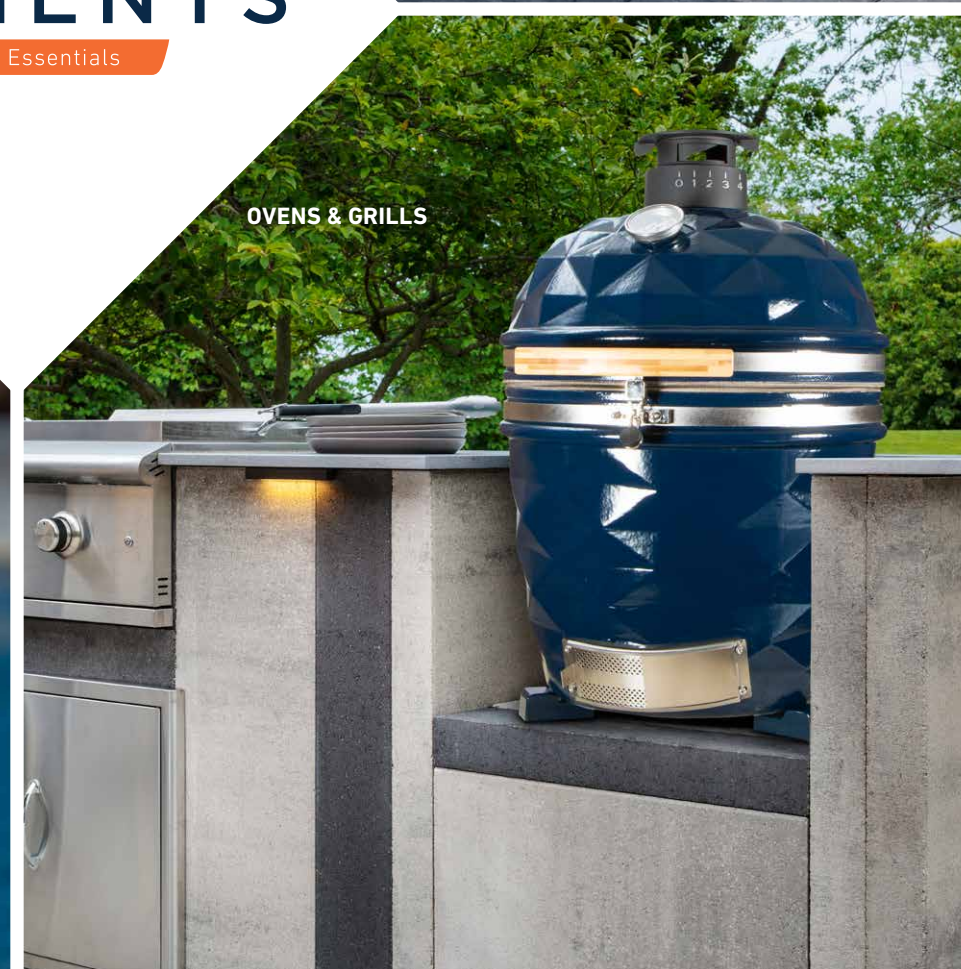

OVENS & GRILLS

Essential Accents & FINISHING TOUCHES

Create an atmosphere where time can stand still. Finishing touches like fire or water features add natural elements that welcome you in. Elements™ Outdoor Essentials are functional features like lighting, privacy screens and outdoor appliances that enhance the way you live outdoors.