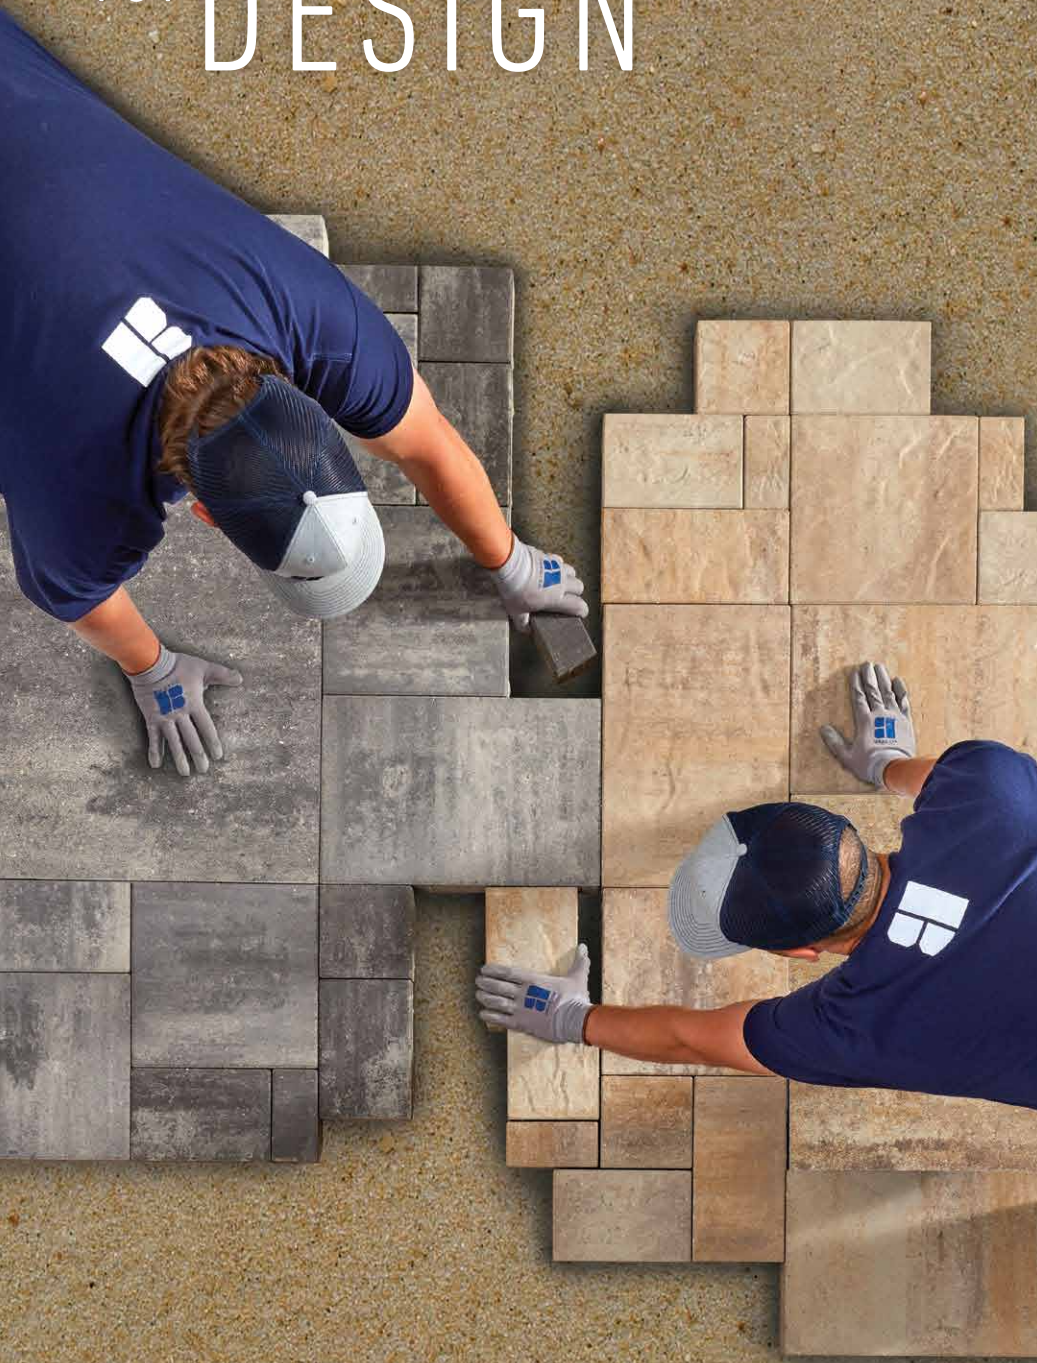

DESIGNED
for DESIGN

MODULAR DESIGN

What makes our modular paver lines unique to the industry:

- All shapes are created within true 3" x 3" increments
- Imperial dimensions
- All standard 60mm thickness
- All standard 2.5 mm joint and spacer bars
- Mirrors modular trends
- Simplified ordering and installation
- Minimized waste
- Seamless design integration between sizes and textures

BORDER AND ACCENT OPTIONS

- Inlaid double borders
- Inlaid rug designs
- Accent with color, texture or shape

RULE *of* THIRDS

DIMENSIONS™ 6

3 x 6 6 x 6 6 x 9 12 x 18 12 x 12 ORIGINS™ 12 6 x 12

PAPYRUS™ 18 18 x 27 18 x 18 9 x 18

3 x 9 3 x 9 3 x 9 3 x 9 6 x 12 6 x 9 6 x 6

BROOKLYN™ CHARLESTONE™