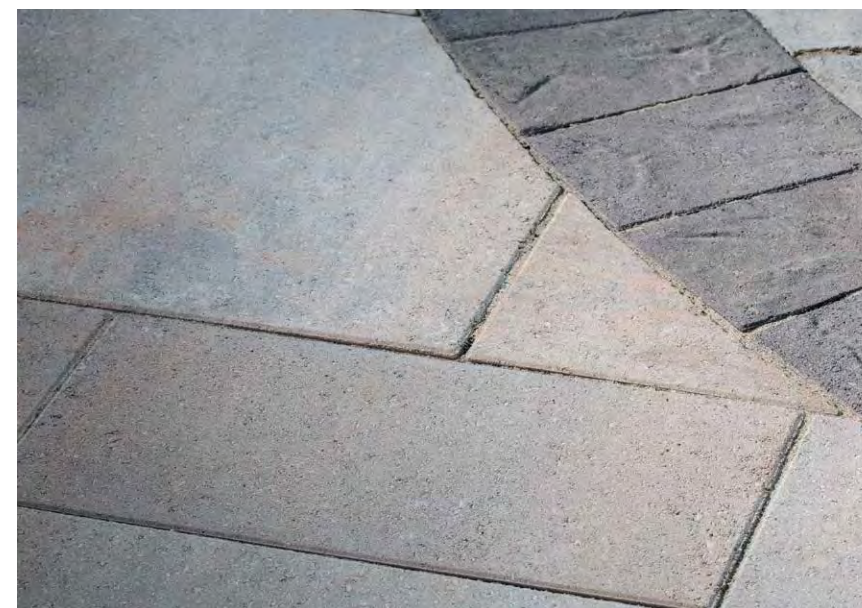

Over the last few years, we have listened closely to your feedback. In response, we have worked diligently with our R&D, marketing, and sales teams to bring you innovative Belgard product offerings to help you create amazing outdoor living spaces.

In this brochure, we are excited to introduce you to our new modular paver lines. With these new products, we're redefining simple. Multiple textures and shapes are all sized to work together to make designing, ordering, and installing unique outdoor living spaces easier than ever. That means less waste, less hassle, and less disruption of home life. These new paver lines offer a variety of distinctive textures to complement any architectural style. And with modular sizing, homeowners can quickly get past the installation phase and start living in their new beautiful outdoor living spaces.

To learn more about the unlimited possibilities, visit Belgard.com/simple.