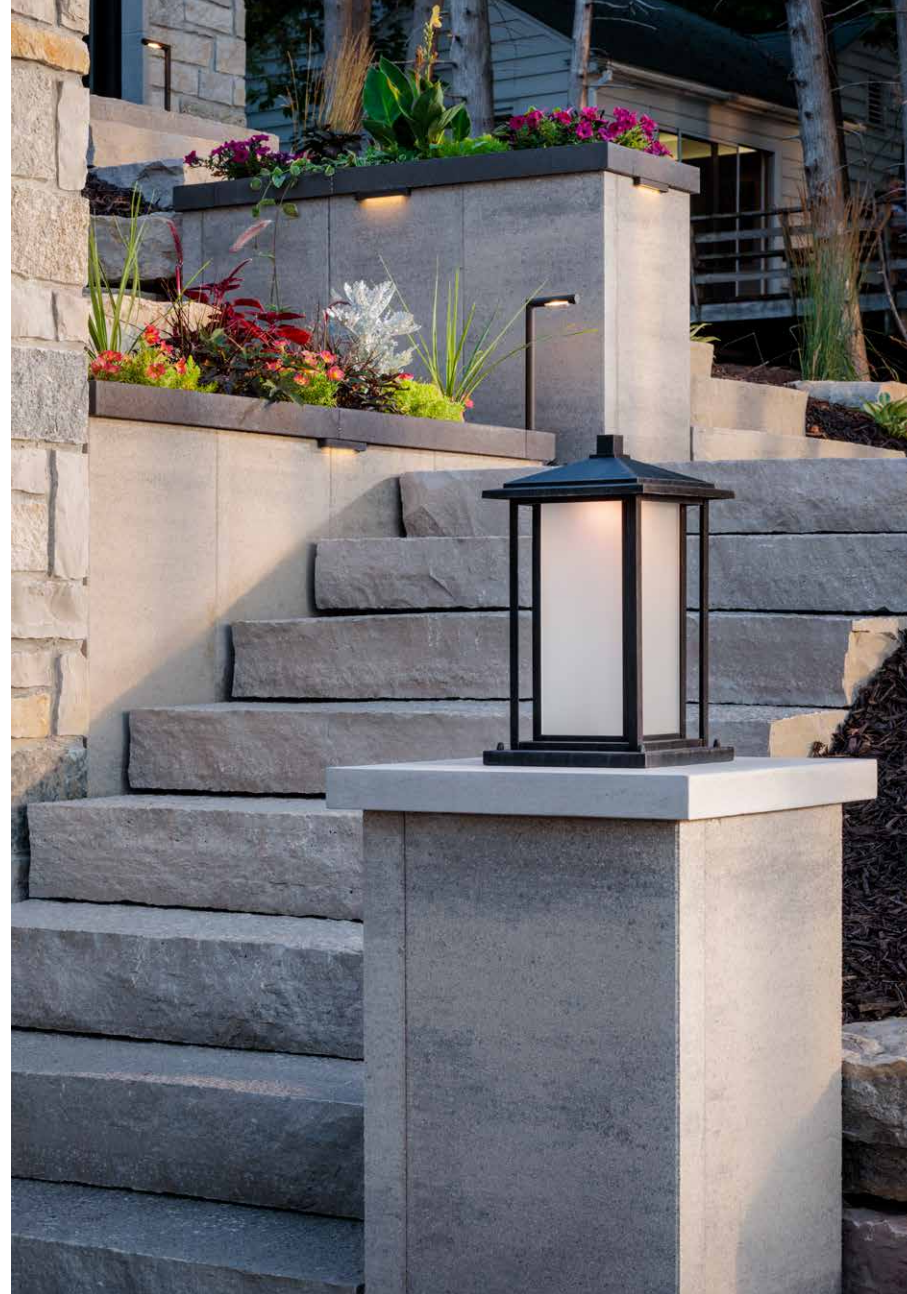

LEDGESTONE

ADIRONDACK

ASPEN

ALLEGHENY

AZTEC

Cast Stone Wall Single Sided LedgeStone Aztec

ARTFORMS™ MODULAR PANEL SYSTEM

Artforms™ is the perfect complement to our modular paver lines. This unique modular panel system simplifies the design of contemporary outdoor living spaces. The Artforms system features sleek lines and rich color blends in two panel sizes that can be combined in unlimited ways to create eye-catching outdoor features, including outdoor kitchens.