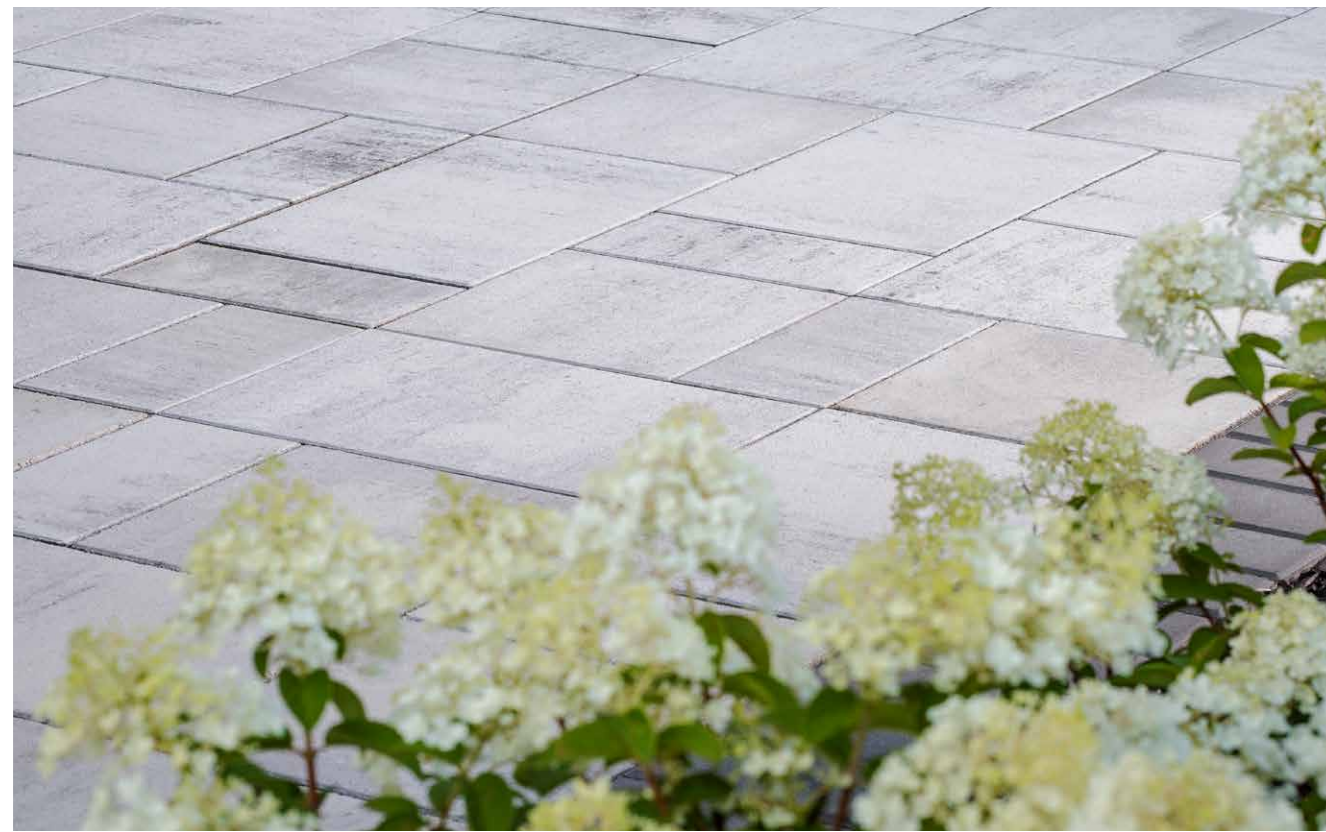

- Dimensions 6
  - 3 x 6
  - 6 x 6
  - 6 x 9
- Dimensions 12
  - 6 x 12
  - 12 x 12
  - 12 x 18
- Dimensions 18
  - 9 x 18
  - 18 x 18
  - 18 x 27