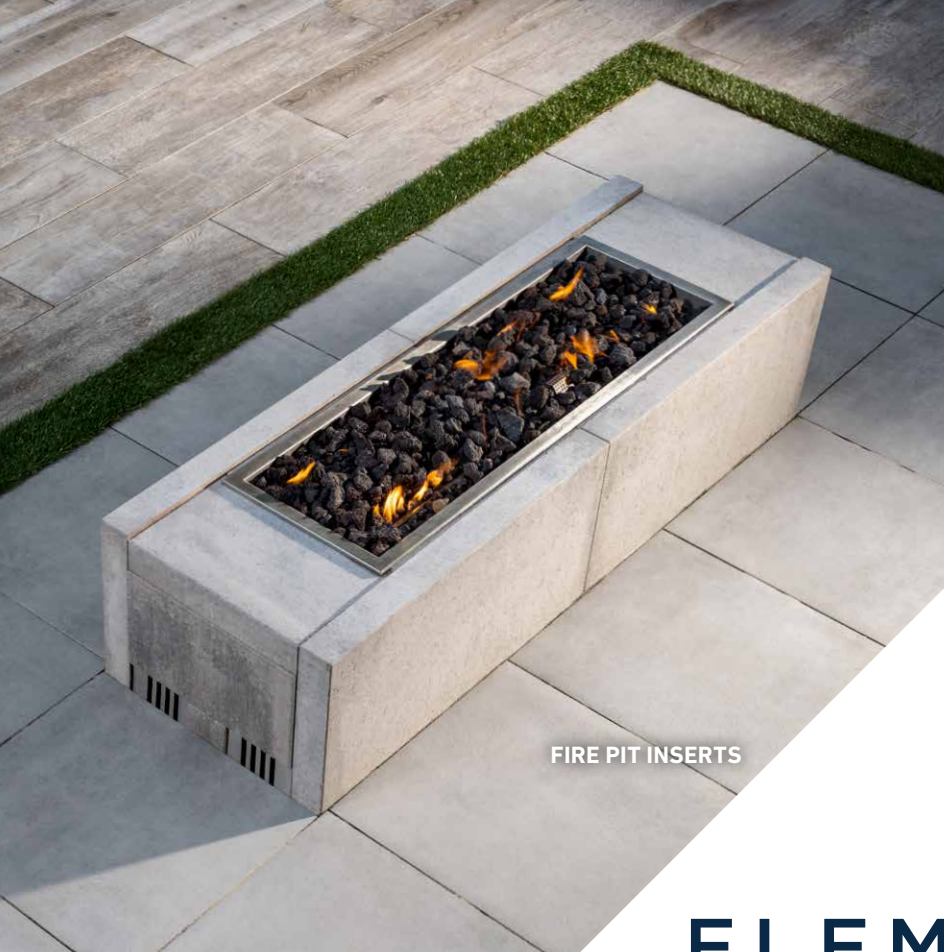

6 x 36

18 x 36

One size per pallet

ROCKLAND BLACK
Only available in 6 x 36

SCANDINA GRAY

See what's possible!
Get project ideas
using Artforms™

FIRE PIT INSERTS

LIGHTING