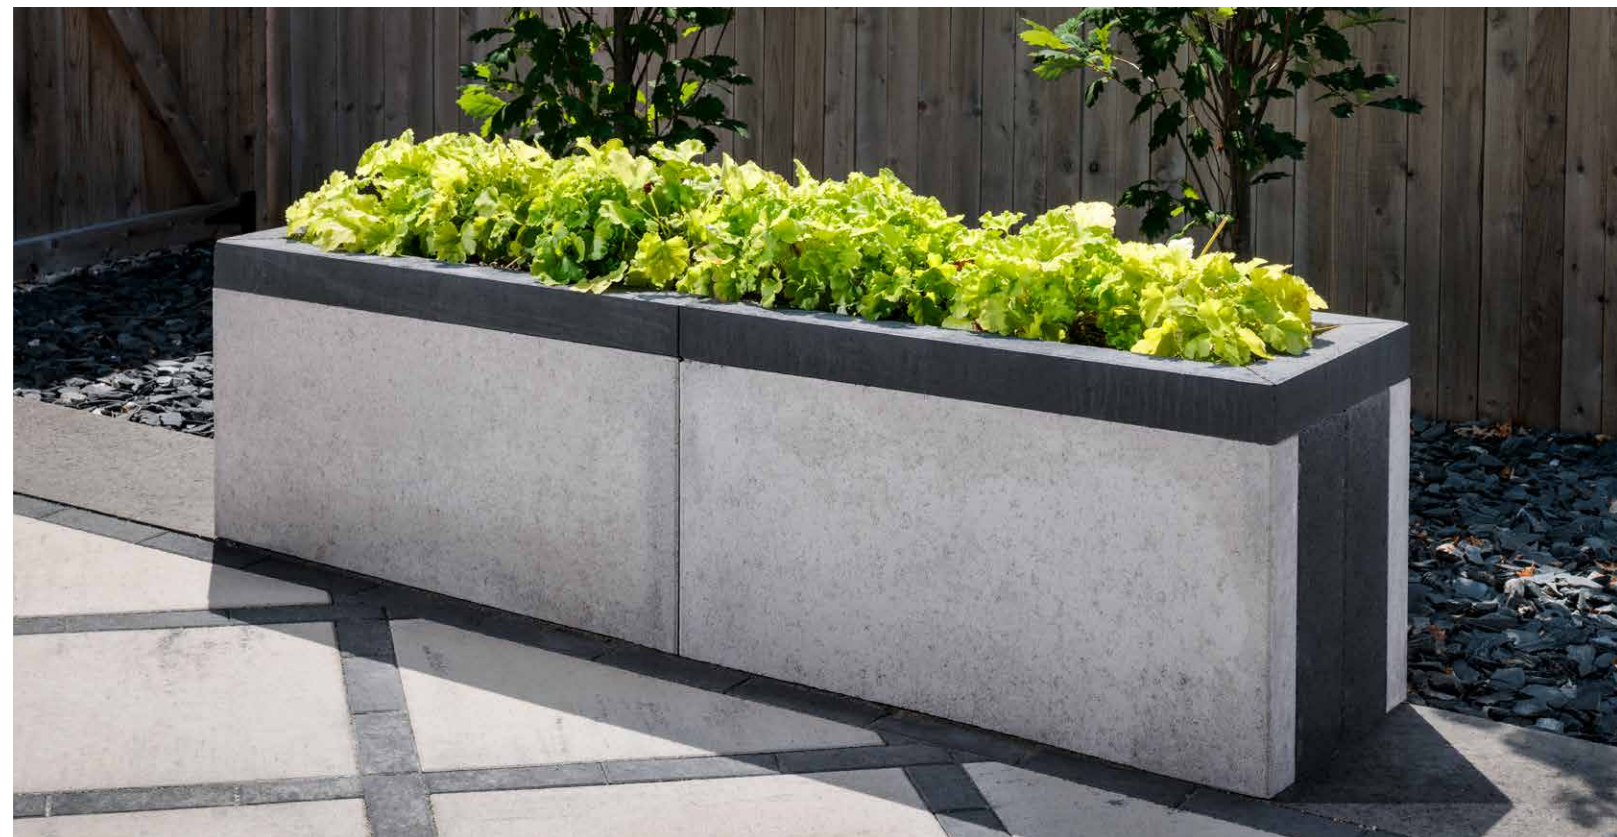

LEDGESTONE

ADIRONDACK

ASPEN

ALLEGHENY

AZTEC

Cast Stone Wall Single Sided LedgeStone Aztec

ARTFORMS™ MODULAR PANEL SYSTEM

Artforms™ is the perfect complement to our modular paver lines. This unique modular panel system simplifies the design of contemporary outdoor living spaces. The Artforms system features sleek lines and rich color blends in two panel sizes that can be combined in unlimited ways to create eye-catching outdoor features, including outdoor kitchens.