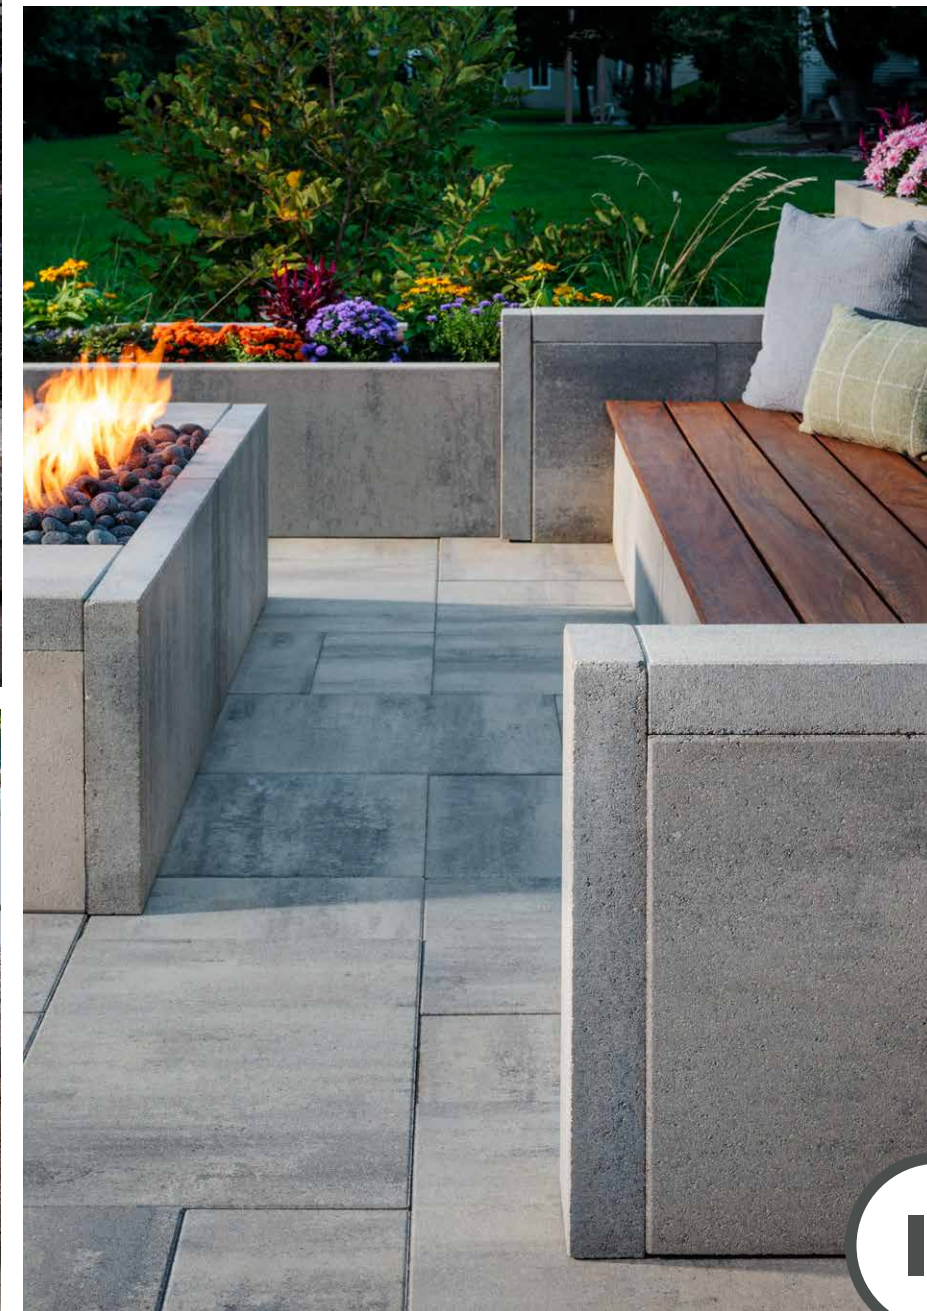

6 x 36

18 x 36

One size per pallet

ROCKLAND BLACK
Only available in 6 x 36

SCANDINA GRAY

See what's possible!
Get project ideas
using Artforms™

FIRE PIT INSERTS

LIGHTING