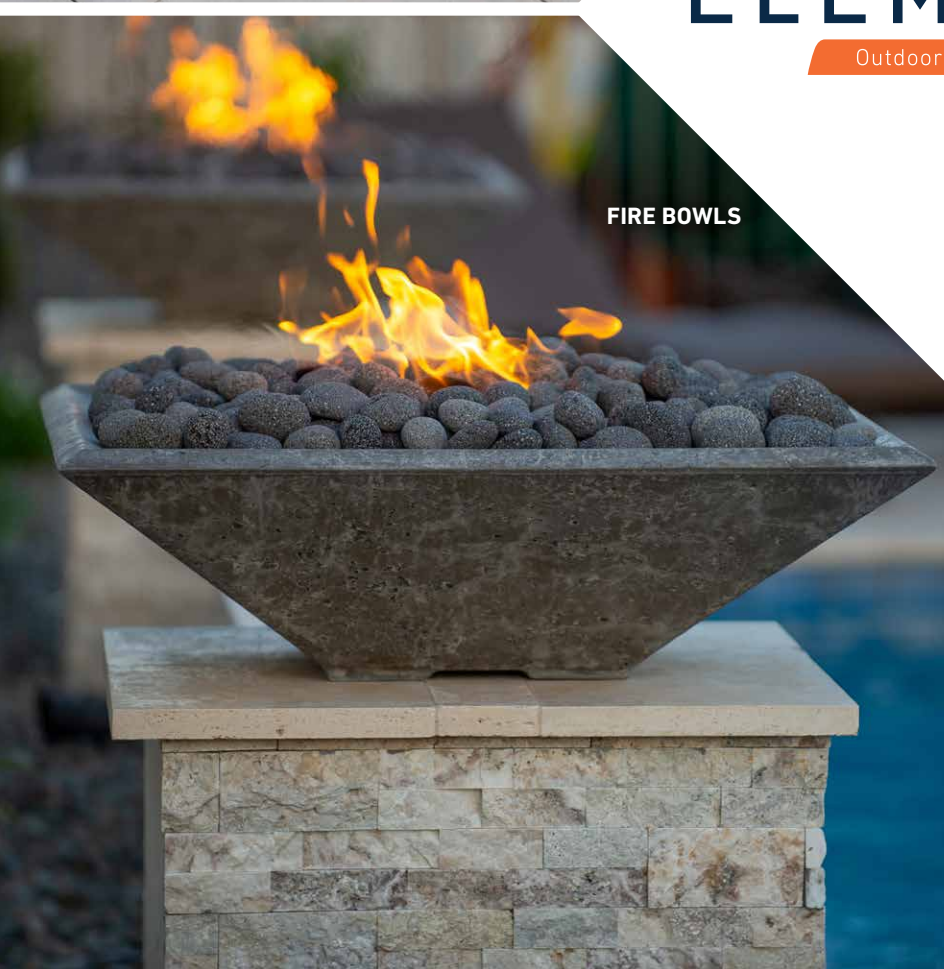

ELEMENTS

Outdoor Essentials

FIRE BOWLS

OVENS & GRILLS

Essential Accents & FINISHING TOUCHES

Create an atmosphere where time can stand still. Finishing touches like fire or water features add natural elements that welcome you in. Elements™ Outdoor Essentials are functional features like lighting, privacy screens and outdoor appliances that enhance the way you live outdoors.