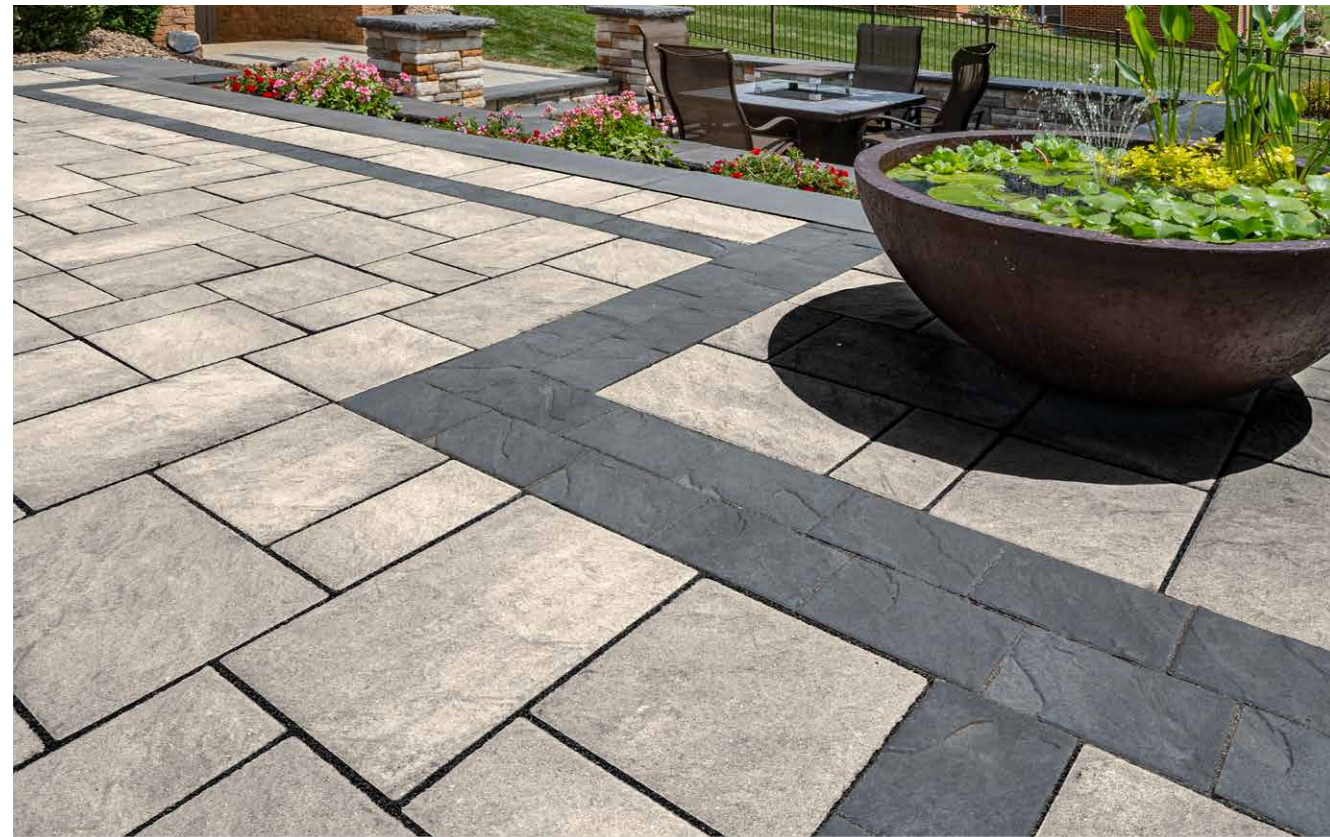

MIDNIGHT

ROSEWOOD

DURAFUSION™
+ COLORTECH™
See page 5

TRILOGY[®] TEXTURED

PAVER / 60MM

3-Piece

6.5 x 13

13 x 13