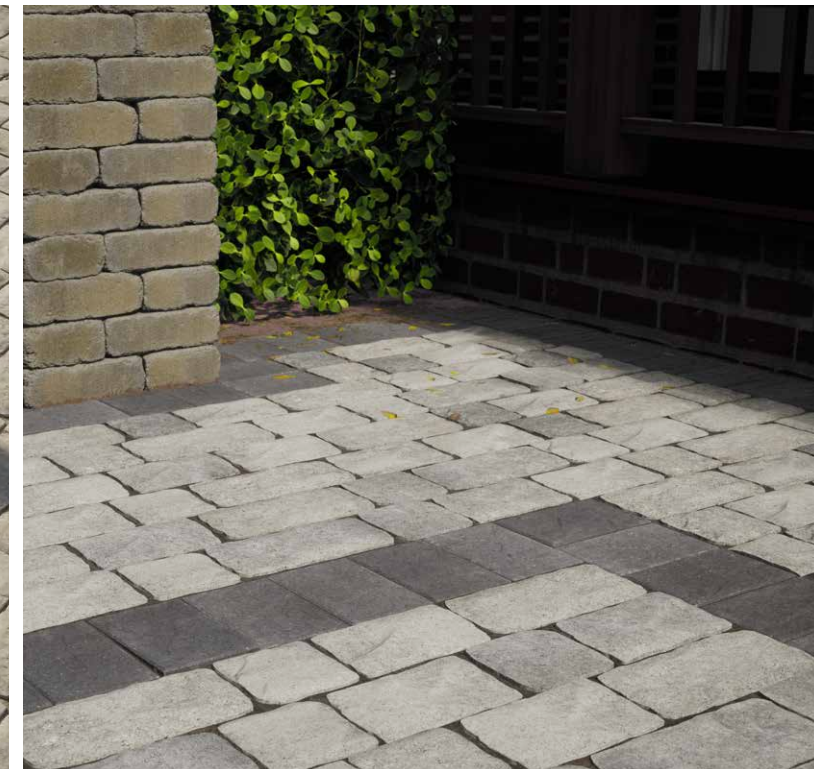

CHARLESTONE™
PAVER / 60MM

DURAFUSION™
See page 5

6 x 6

6 x 9

6 x 12