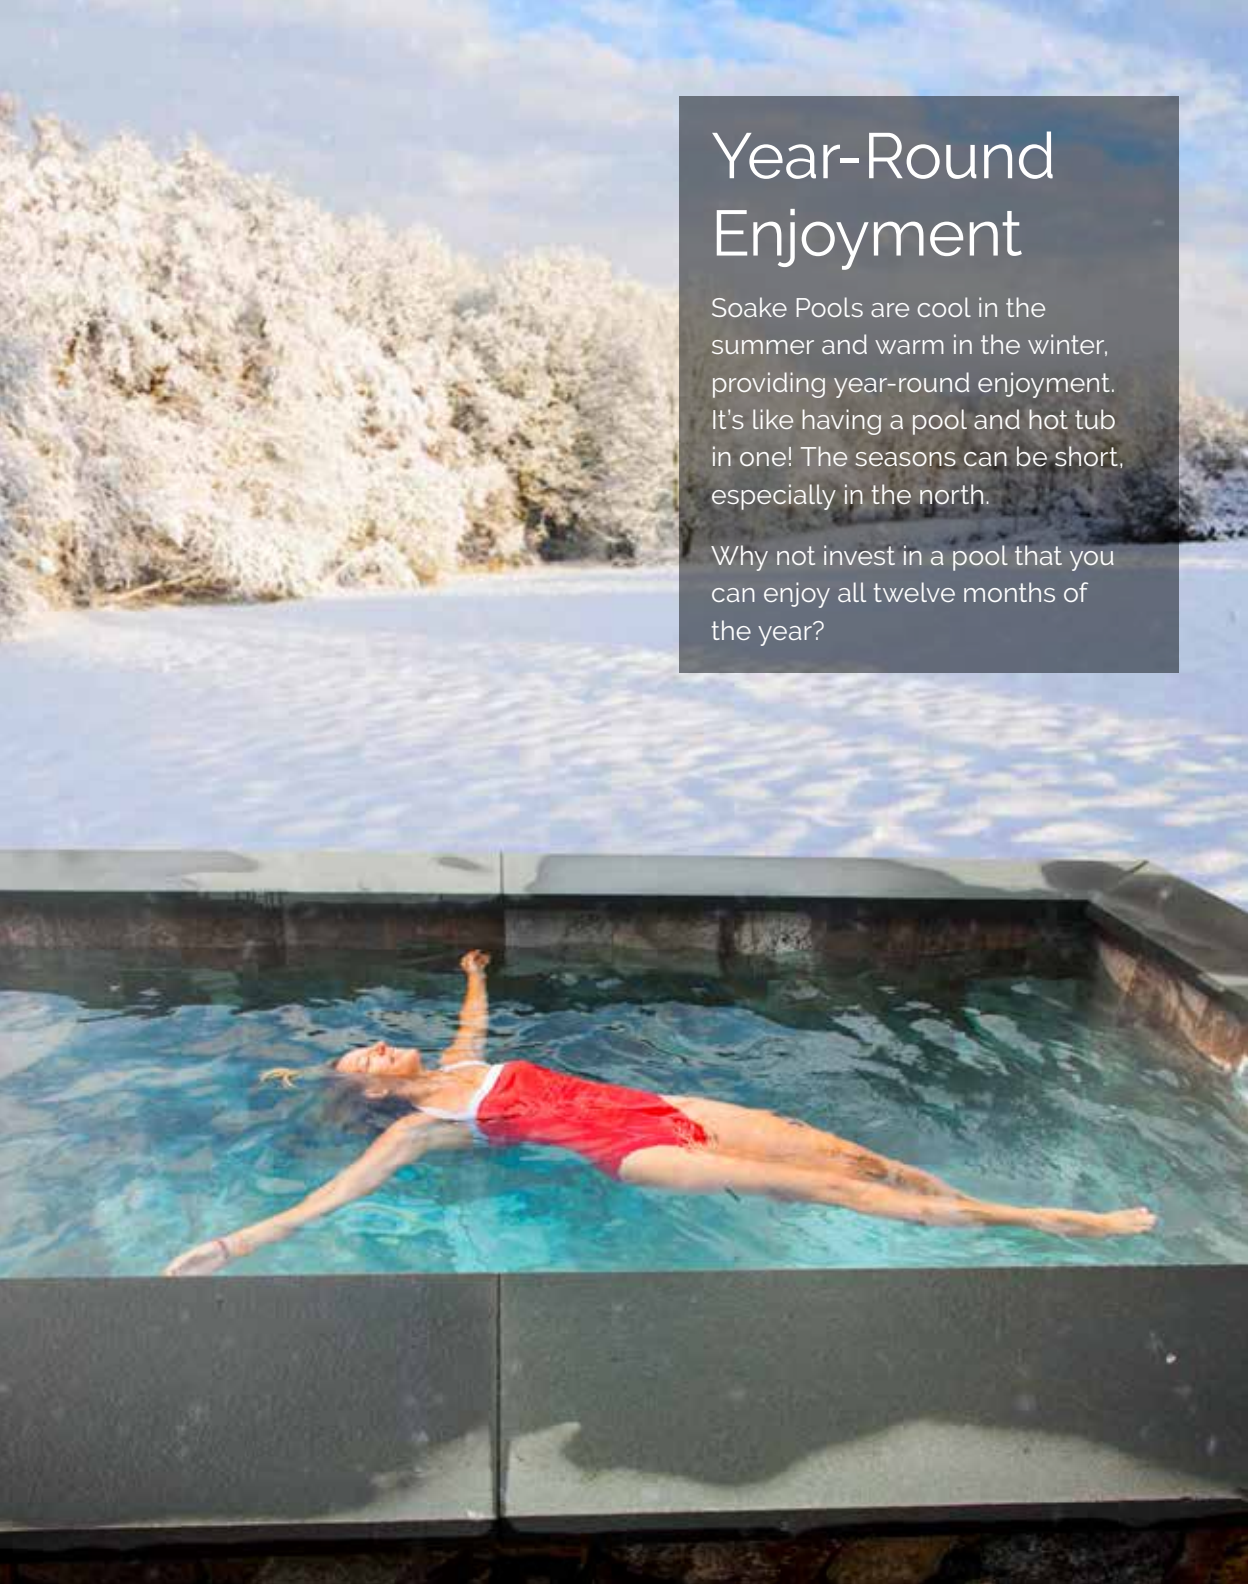

Year-Round Enjoyment

Soake Pools are cool in the summer and warm in the winter, providing year-round enjoyment. It's like having a pool and hot tub in one! The seasons can be short, especially in the north.

Why not invest in a pool that you can enjoy all twelve months of the year?