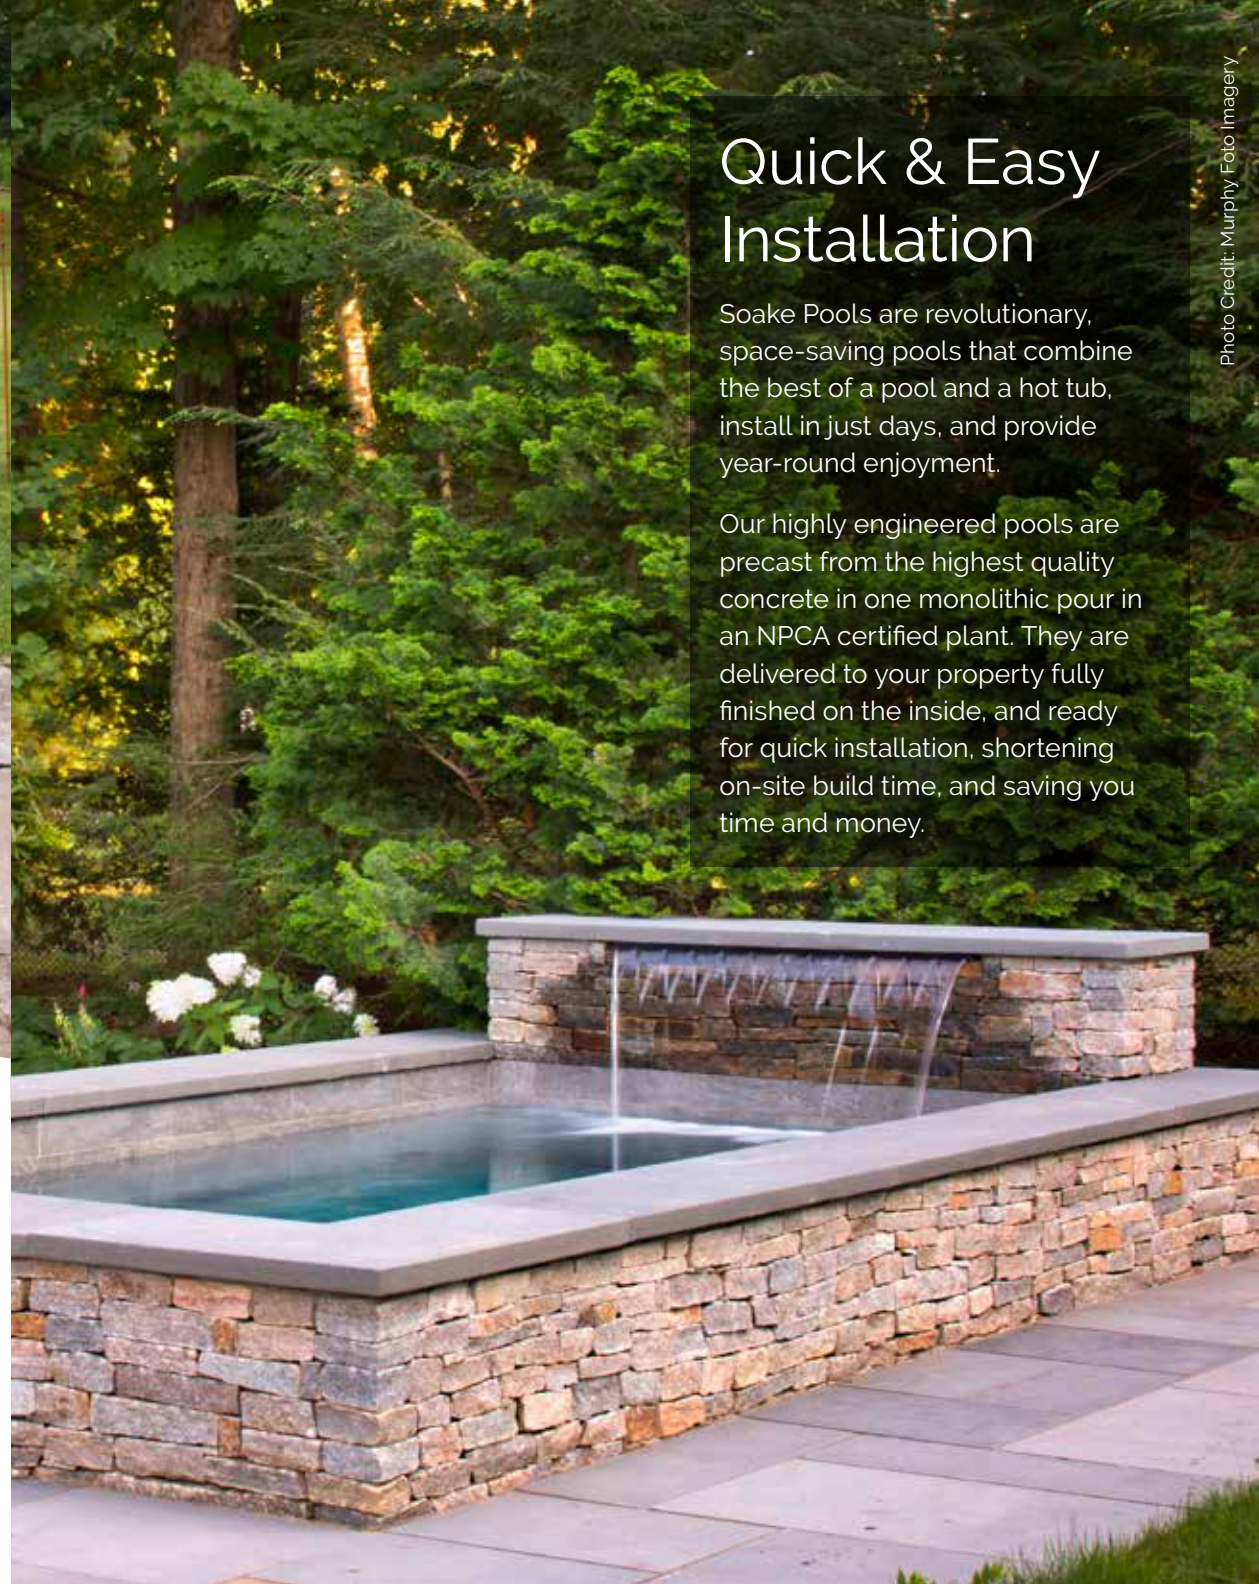

Soake Pools can be installed at any level: flush with grade, partially raised, or fully above ground.

Photo Credit: Murphy Foto Imagery

Calm, Relaxing, Therapeutic Water

Soake Pools provide a calm Zen-like experience. Relax in quiet, hot steamy still water in the winter or chill out in a cold plunge in warmer weather. Think back to the days of The Roman Baths and recreate that same experience right in your own backyard, all year long.

Quick & Easy Installation

Soake Pools are revolutionary, space-saving pools that combine the best of a pool and a hot tub, install in just days, and provide year-round enjoyment.

Our highly engineered pools are precast from the highest quality concrete in one monolithic pour in an NPCA certified plant. They are delivered to your property fully finished on the inside, and ready for quick installation, shortening on-site build time, and saving you time and money.