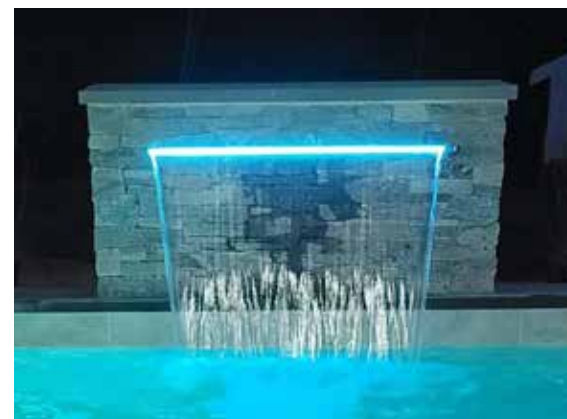

Soake Pools can be installed at any level: flush with grade, partially raised, or fully above ground.

Photo Credit: Murphy Foto Imagery

Calm, Relaxing, Therapeutic Water

Soake Pools provide a calm Zen-like experience. Relax in quiet, hot steamy still water in the winter or chill out in a cold plunge in warmer weather. Think back to the days of The Roman Baths and recreate that same experience right in your own backyard, all year long.

Quick & Easy Installation

Soake Pools are revolutionary, space-saving pools that combine the best of a pool and a hot tub, install in just days, and provide year-round enjoyment.

Our highly engineered pools are precast from the highest quality concrete in one monolithic pour in an NPCA certified plant. They are delivered to your property fully finished on the inside, and ready for quick installation, shortening on-site build time, and saving you time and money.

Size Select the size that fits your needs and design best.

13' x 7'
3200 gallons

8'9" x 5'
1600 gallons

10' x 6'
2100 gallons

7' x 7'
1000 gallons

Equipment

Every Soake Pool comes with a state-of-the-art Jandy equipment system that includes automation, variable speed pump, cartridge filter, salt chlorine generator and LED color changing light. Heaters optional.

Our clients can control their pools from their smart phones from anywhere!

Waterfalls

Add movement and sound to your Soake Pool with a waterfall.

White/Ivory Tiles

Ex. Aspire Blanc, Dignitary Luminary White, Delegate Off-White, Creativo Ivory