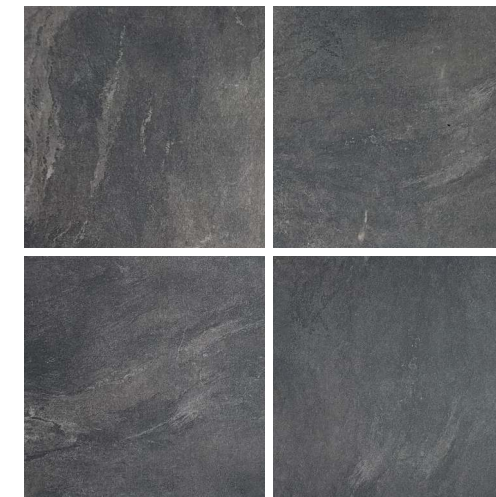

Porcelain Pavers