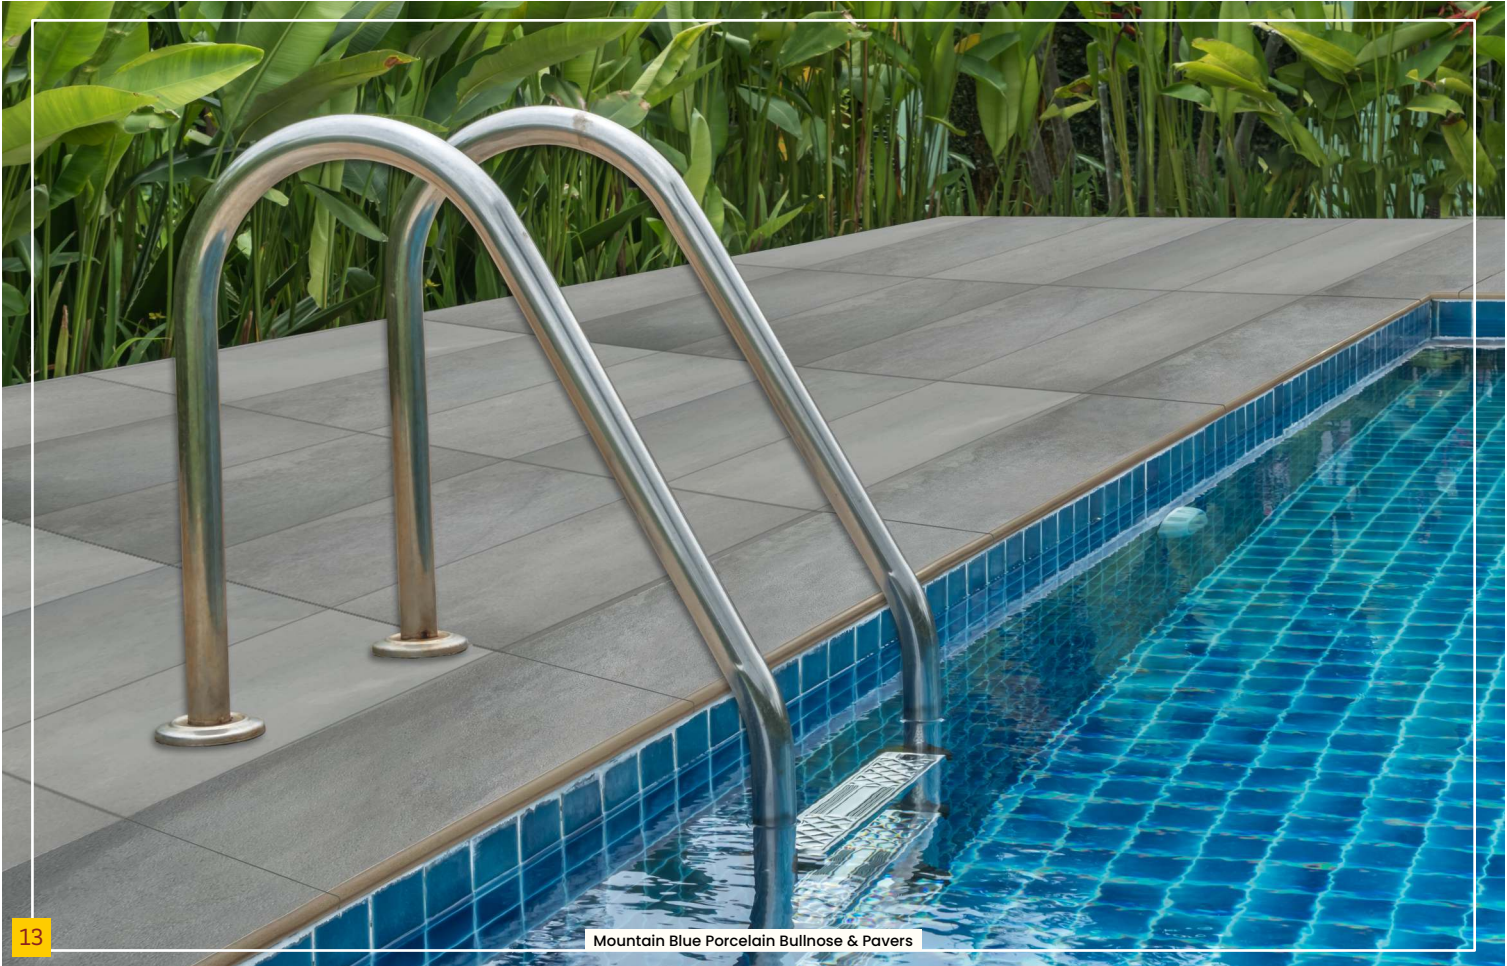

Porcelain Bullnose