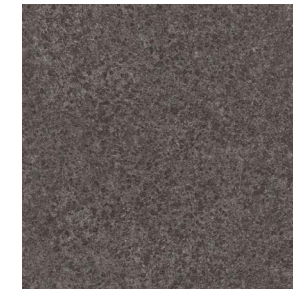

Pietra Basalt