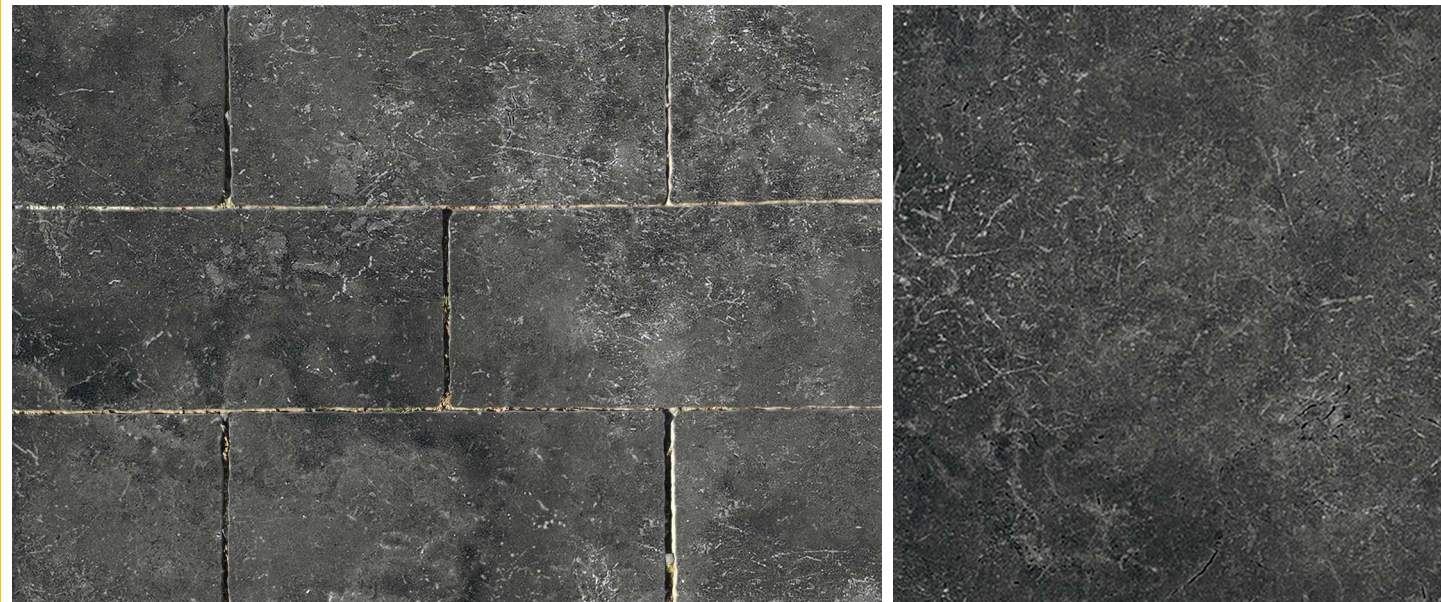

PREMIUM TUMBLED COLLECTION

Porcelain Pavers
16"x24"x¾"±

01

Antique Carbon Porcelain Pavers