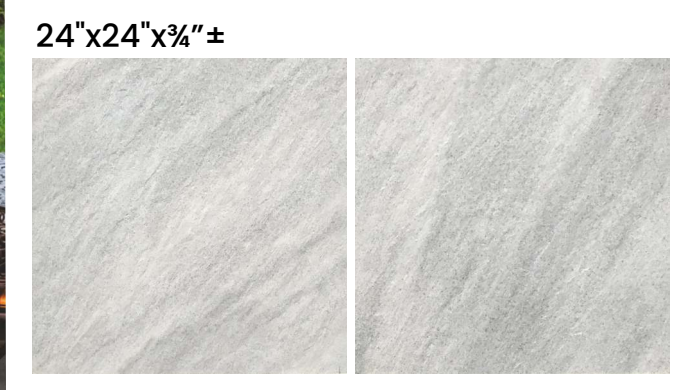

Venezia Grey Porcelain Pavers

08

Venezia Grey Porcelain Pavers

SUI STEEL GREY
Country of Origin - Spain

Steel grey is characterized by white and darker shades of grey with veins running all over the surface. The tonal variation is similar to that of natural stone and makes porcelain paver suitable for exterior design applications like pool decks, front yard etc.