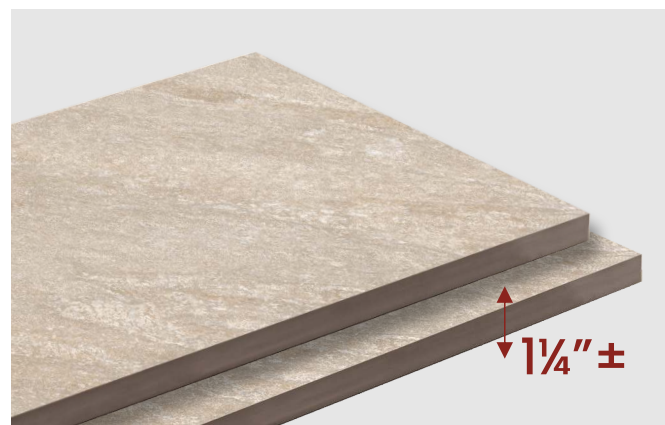

Pietra Basalt Porcelain Pavers