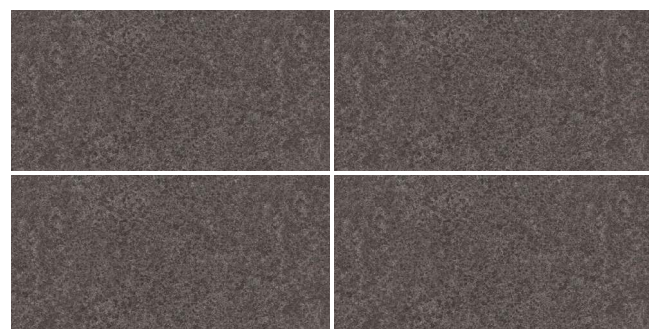

PORCELAIN PREMIUM DRIVEWAY COLLECTION

Country of Origin - Italy

Pietra Basalt | 16"x32"x1/4"±