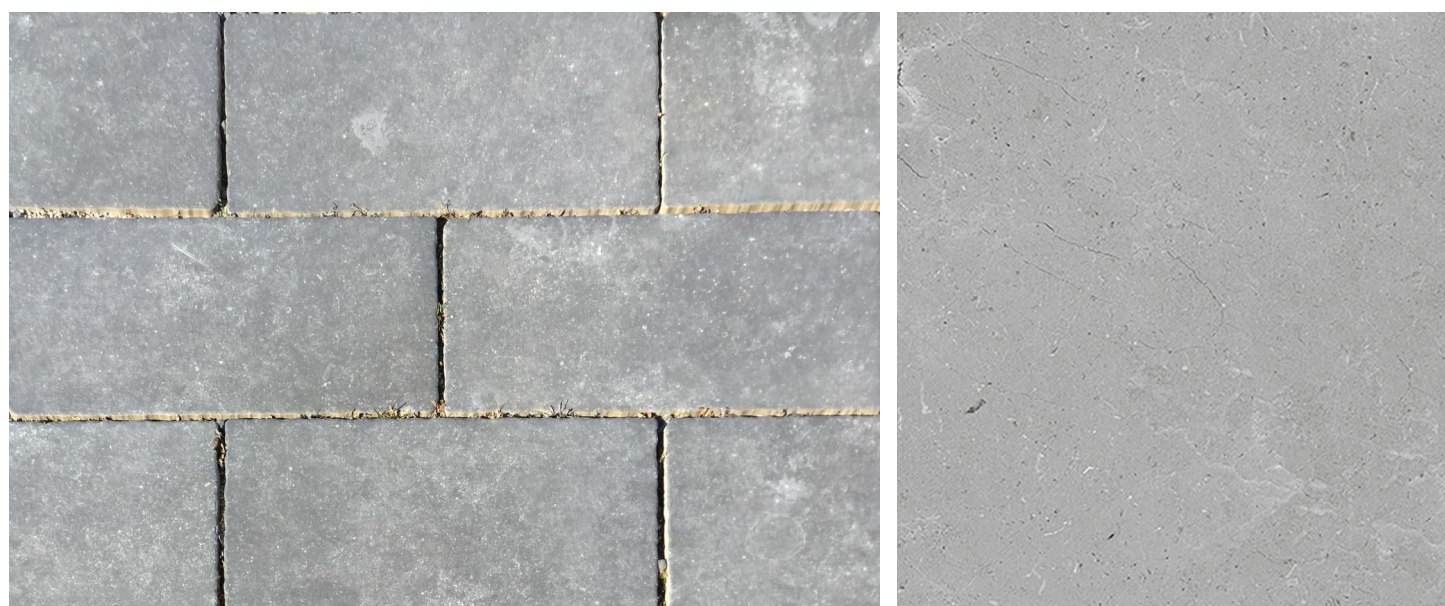

PREMIUM TUMBLED COLLECTION

Porcelain Pavers
16"x24"x¾"±

03

Antique Gris Porcelain Pavers