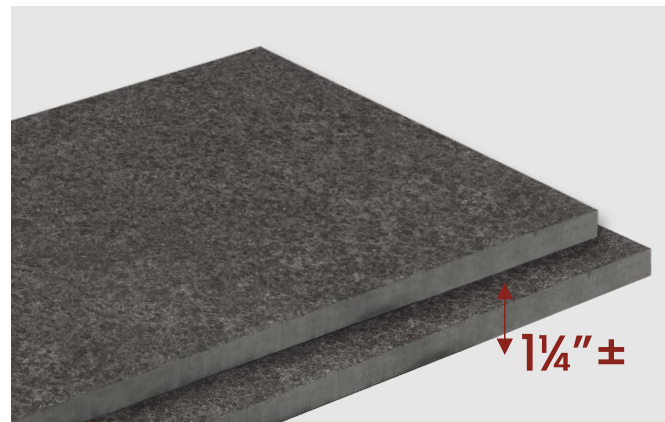

PORCELAIN PREMIUM DRIVEWAY COLLECTION

Country of Origin - Italy

Pietra Basalt | 16"x32"x1/4"±