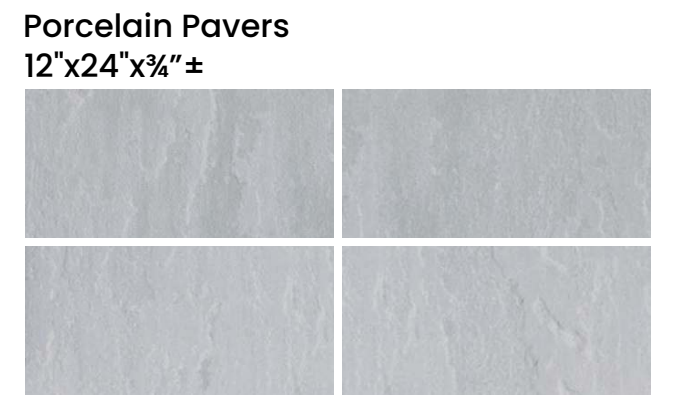

PEARL GREY SUI
Country of Origin - Spain

Pearl Grey depicts the achromatic shades of light grey. The shades of greyscale make the outdoor surroundings alluring and uplift the entire environment. Pearl grey porcelain paving stone gives a graceful visual appeal for outdoor applications.