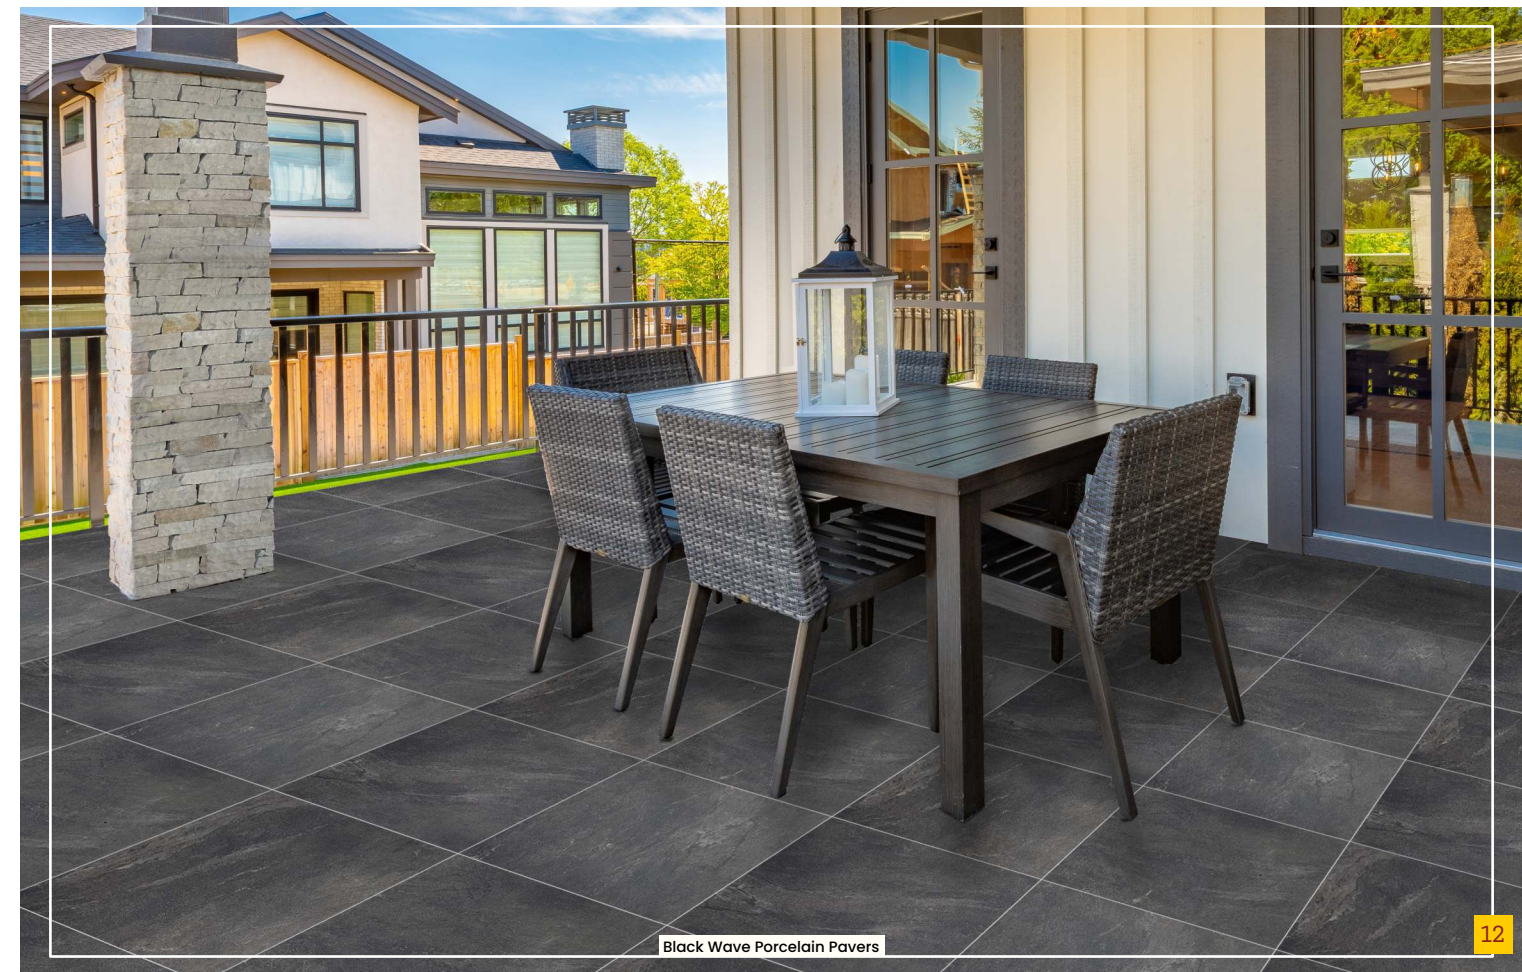

Black Wave Porcelain Pavers