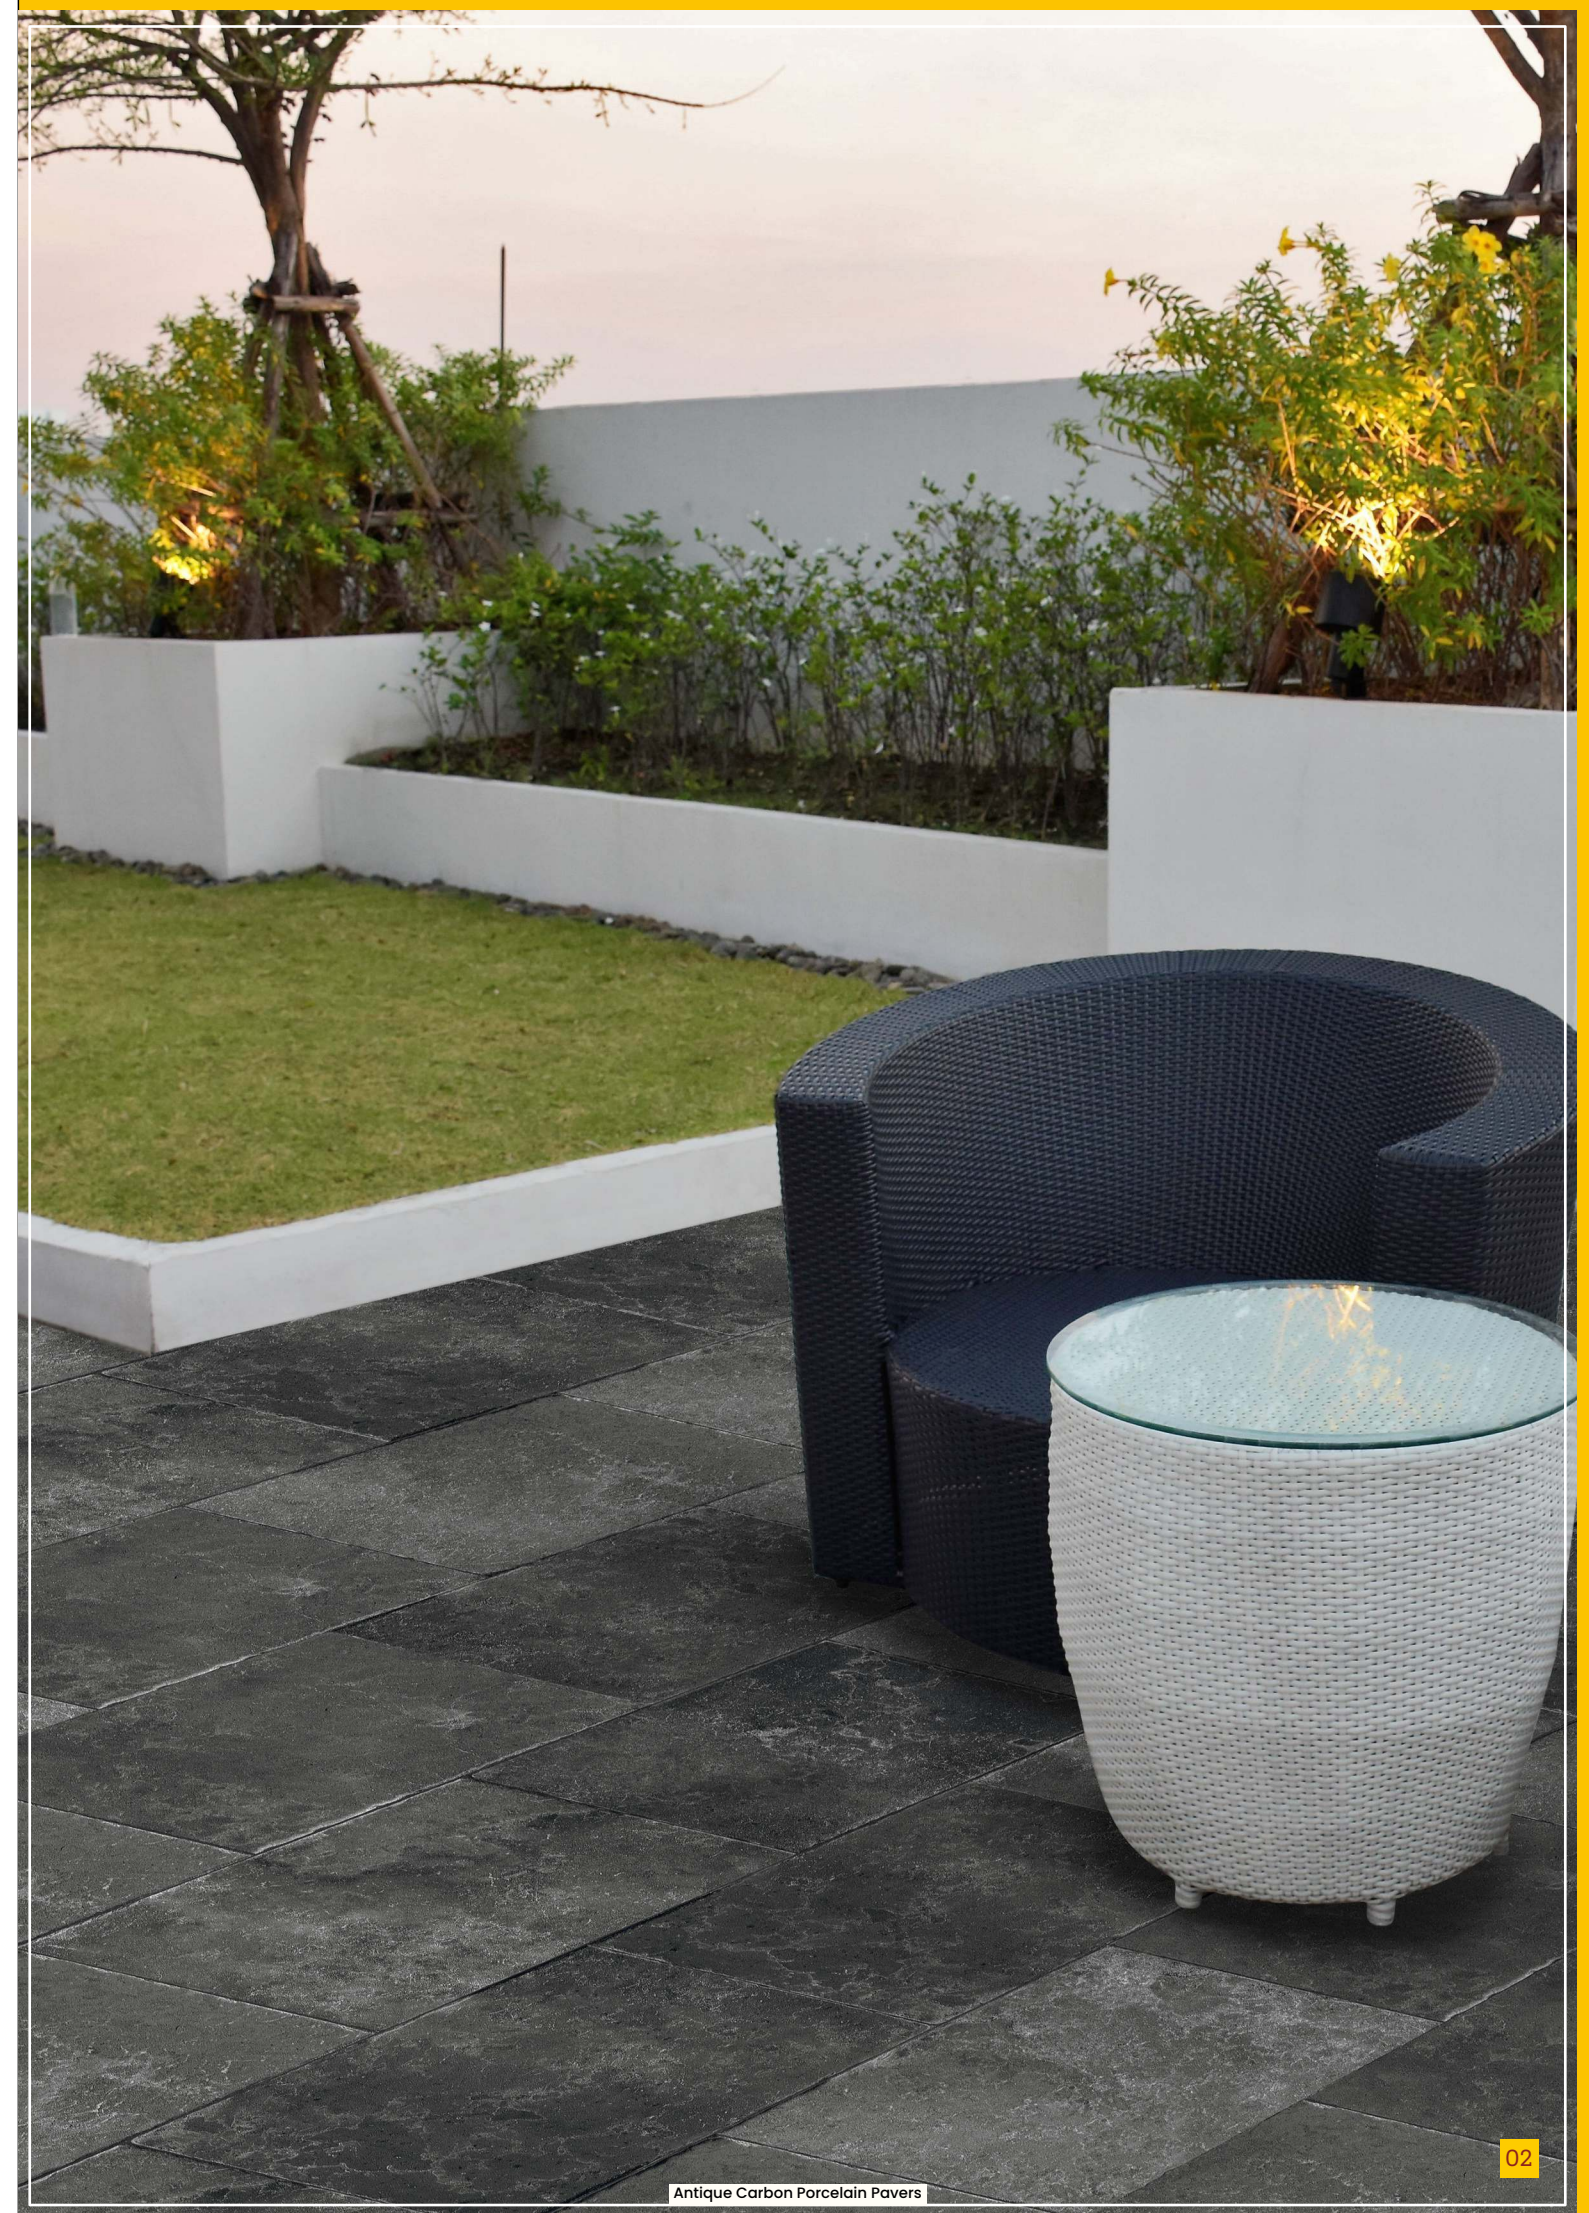

Antique Carbon Porcelain Pavers

02