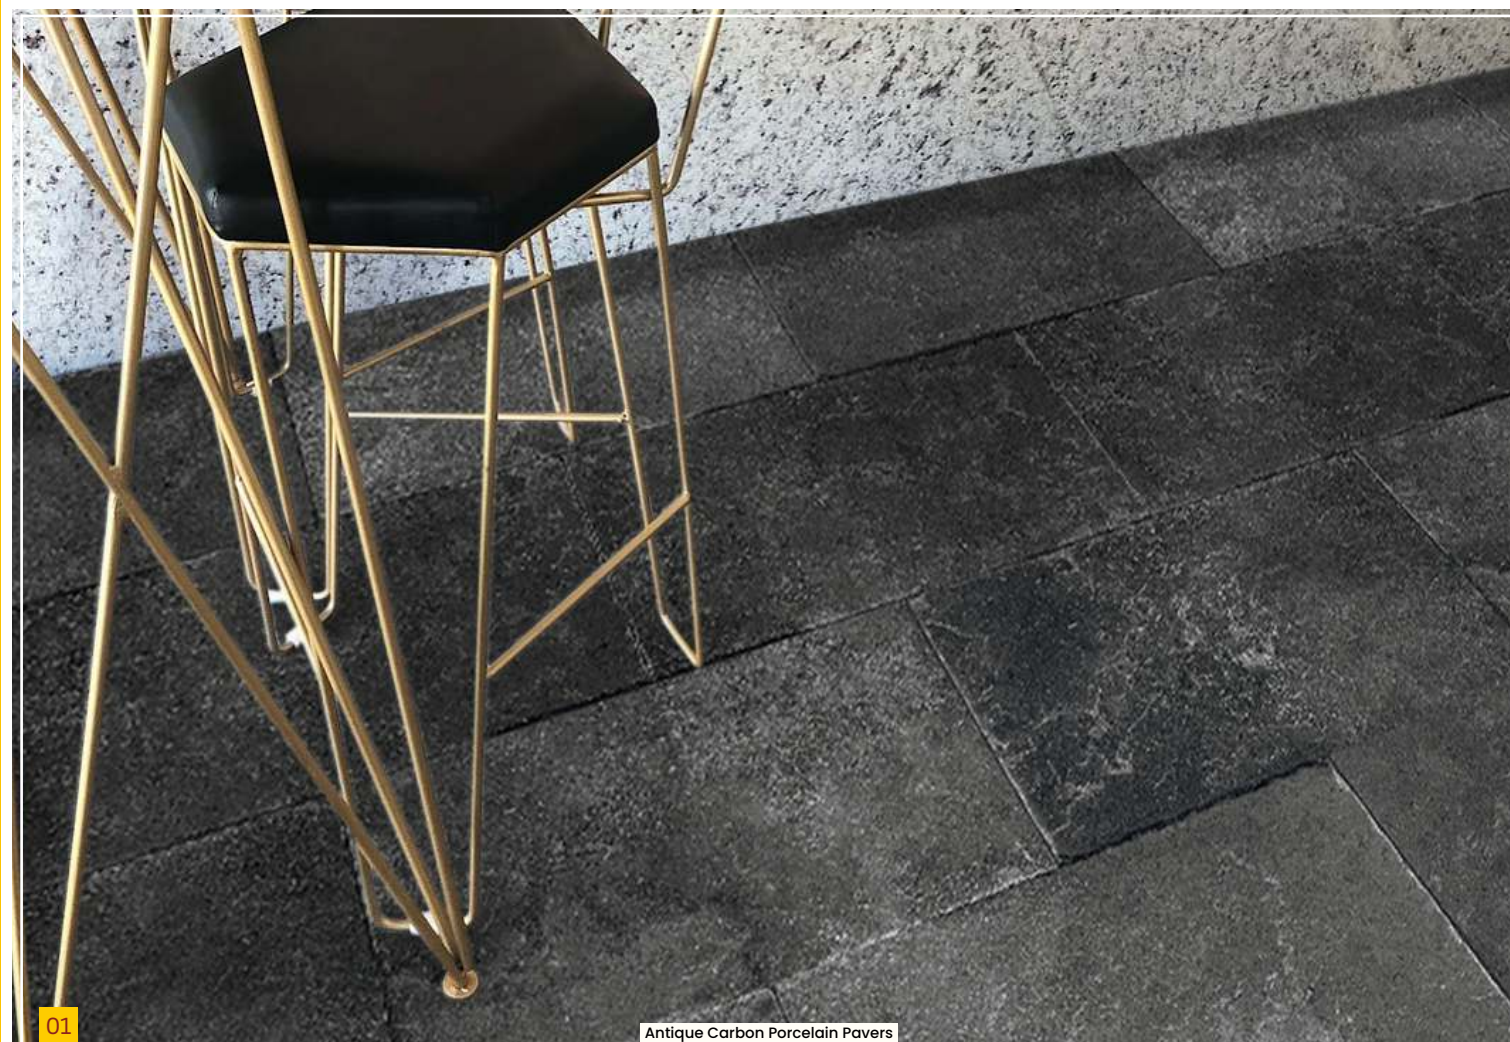

PREMIUM TUMBLED COLLECTION

Porcelain Pavers
16"x24"x¾"±

01

Antique Carbon Porcelain Pavers