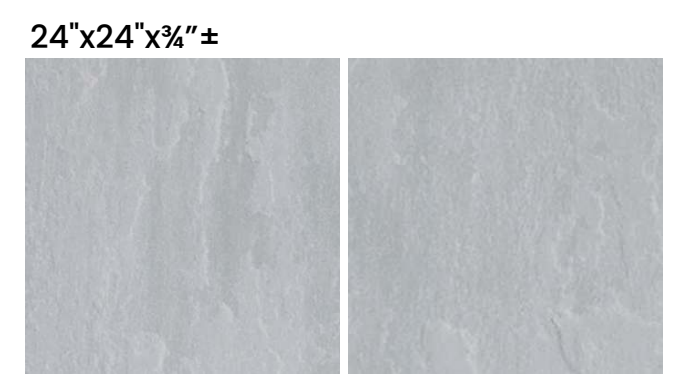

PEARL GREY SUI
Country of Origin - Spain

Pearl Grey depicts the achromatic shades of light grey. The shades of greyscale make the outdoor surroundings alluring and uplift the entire environment. Pearl grey porcelain paving stone gives a graceful visual appeal for outdoor applications.