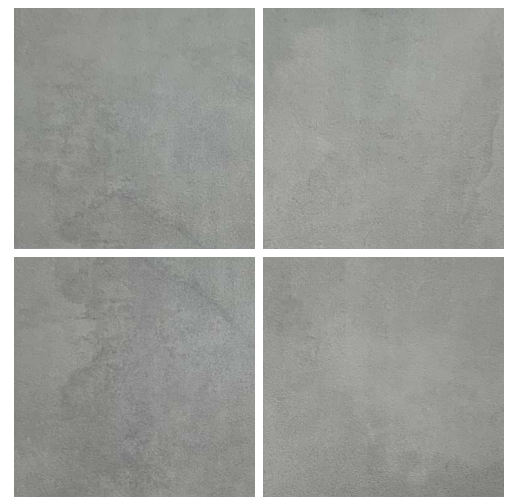

SUI MOUNTAIN BLUE
Country of Origin - India

SUI's Mountain Blue Porcelain feature dove grey to mid blue shades. This stone shade is an ideal choice for covering the outdoor floors.

Products	Size in Inches (approx.)
Porcelain Bullnose	12"x24"x$\frac{3}{4}$"$\pm$
Porcelain Pavers	24"x24"x$\frac{3}{4}$"$\pm$

Porcelain Pavers