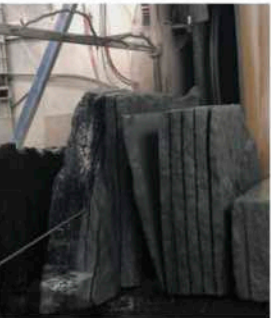

montville® natural steps

GETTY GREY® AND MONTVILLE® EXCEED ASTM TESTING STANDARDS

ARCHITECTURAL COLLECTION

SAWN HEIGHTS 3 5/8", 7 1/4", 11 1/4"
GETTY GREY, MONTVILLE, WESTERLY

westerly grey irr. flagging
2" sawn / thermal top