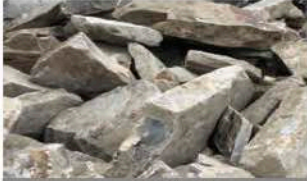

montville®